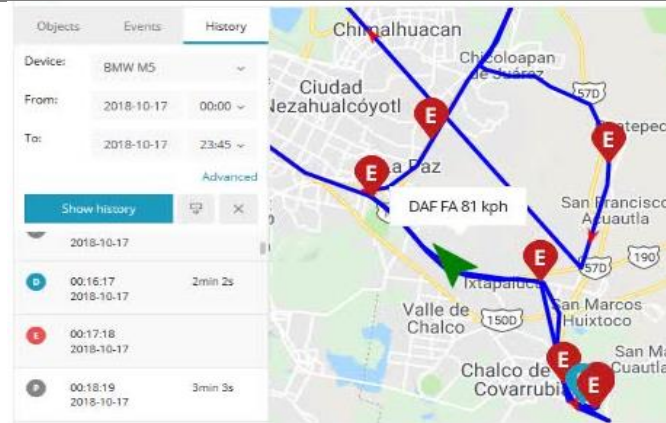

Notifications

Get instant alerts about your tracking object. Know when the object enters or exits a geo-zone, if it is speeding, and its stopovers. Get SOS alarms if it has been stolen, and easily turn the engine on or off. Get notifications to your iPhone, Android or Windows devices, via e-mail, mobile app or SMS.