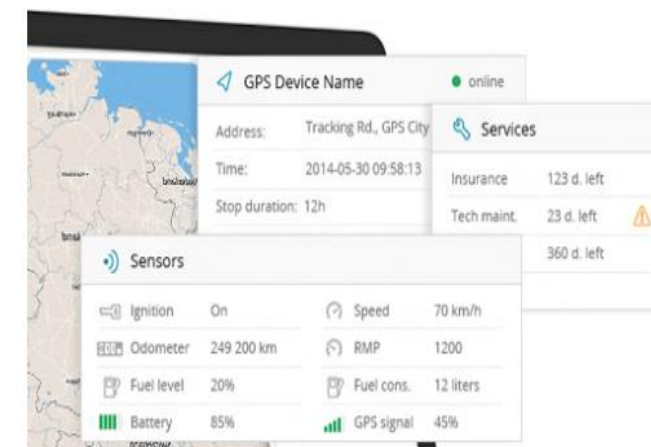

Various Sensors

Add sensors and accessories for better monitoring.

- Integrate all kinds of sensors
- Free software updates
- Free mobile Apps