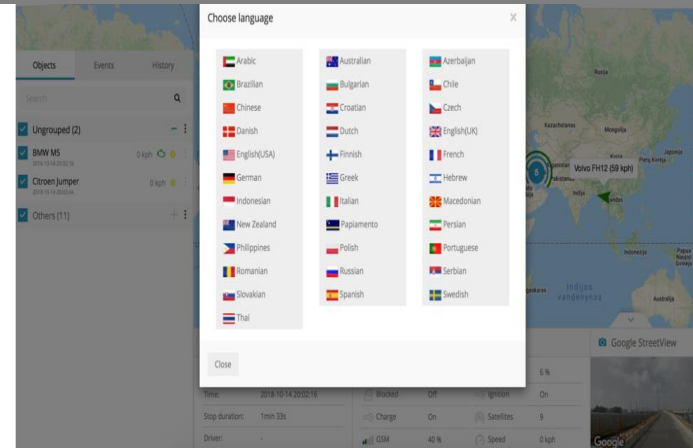

Powerful Features JCLGPS

Geofencing

The Geofence feature allows you to set up geographic boundaries around areas that have specific interest for you. Receive automated alerts when the object enters or leaves marked boundaries.

POI & Tools

With the Points of Interest (POI) tool you can add markers at locations, such as gas stations, hotels, restaurants, etc. You can also name the place, add a description, and use tools for calculating distances between places on the map.