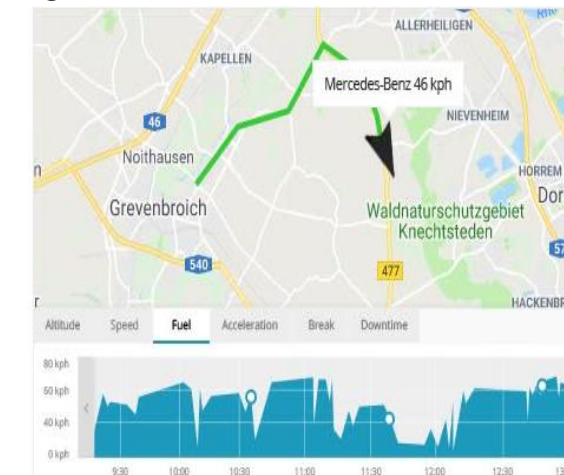

Fuel Savings

Easily check the tank's fuel level and fuel consumption along the route in real time. Check for aggressive driving – rapid acceleration, speeding and braking – that can directly influence fuel consumption. It is a fact that improving driving behavior can cut your fuel costs significantly (by 5% to 15%). Moreover, fuel consumption control is a great preventive measure against fraud.