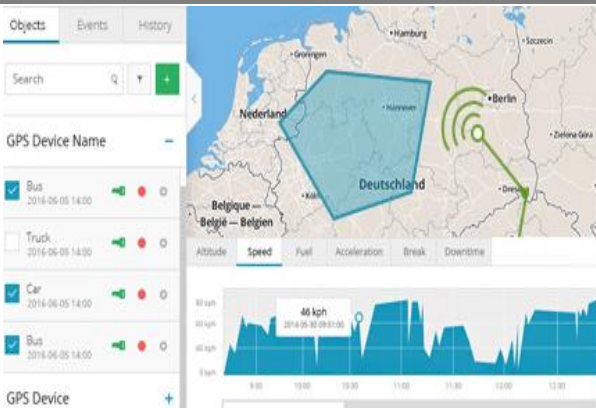

Powerful Features JCLGPS