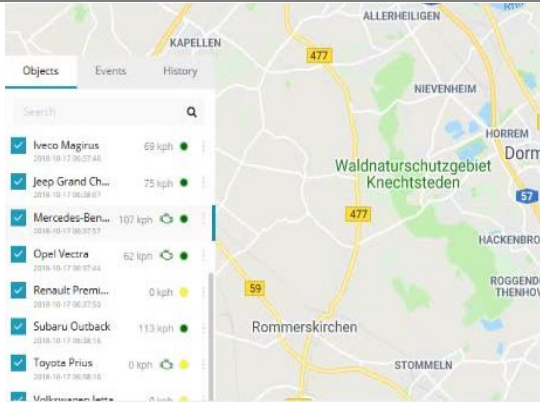

JCL ©2005-2019 www.jogobu.com | [Privacy Statement](#)

Powerful Features JCLGPS

Real-Time Tracking

Track the location of your objects (vehicles, people, phones, bikes, etc.) online in real-time. Choose from the following maps: Google, Satellite, OSM etc. View additional information about the tracking objects, including its speed, exact address, petrol consumption, travel history, etc.